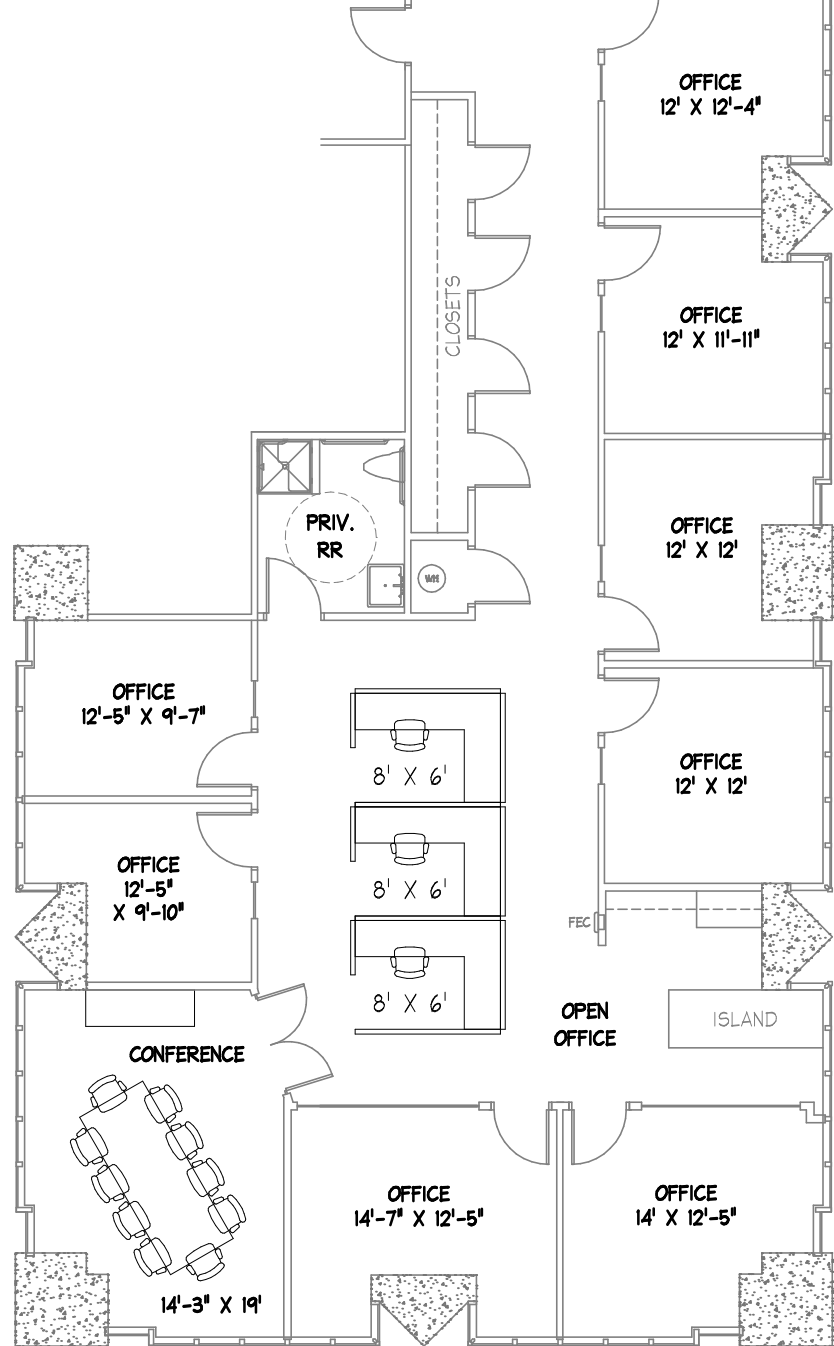

KEY PLAN

**FIFTH THIRD CENTER - SUITE 1750**

**5,909 RSF**

424 CHURCH STREET  
 NASHVILLE, TENNESSEE 37219